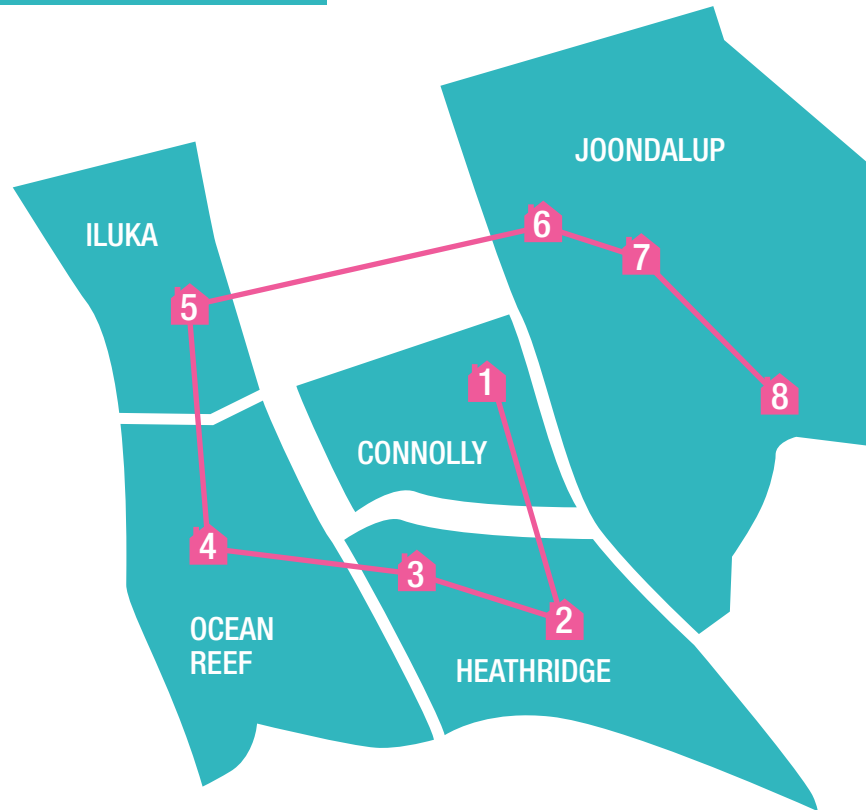

## Trail 3: 24 – 25 March

## Addresses

No.	Name	Street Name	Suburb	Medium
1	Val Brooks	35 Portmarnock Circuit	Connolly	Pastels/Oils
2	Jane Martin	31 Sail Terrace	Heathridge	Painting
3	Val Shaw	17 Oakover Way	Heathridge	Mixed Media/Sculpture
4	June Sullivan	44 Naval Parade	Ocean Reef	Painting
5	Dale Dee	79 Silver Sands Drive	Iluka	Painting etc
6	Hayley Welsh	Nanika Park	Joondalup	Public Artwork
7	Fred Maris	19 Primrose Heights	Joondalup	Painting
8	Lesley LeGrove	4/48 Central Walk	Joondalup	Mixed Media/Ceramics

## Trail 2: 17 – 18 March

### Addresses

No.	Name	Street Name	Suburb	Medium
1	Ros Blackburn; and Kerry Reverzani	15 Celina Crescent	Kingsley	Painting
2	Catherine Garton	14 Nicholli Street	Duncraig	Painting
3	Kristine Hanson	41 Nicholli Street	Duncraig	Paintings/Glass
4	Fran Koenig	6a Arbery Avenue (off Robin Ave)	Sorrento	Painting
5	Shirley Mashman	14 Deverall Square	Hillarys	Painting
6	Rhonda Hickey	16 Seaforth Loop	Kallaroo	Painting