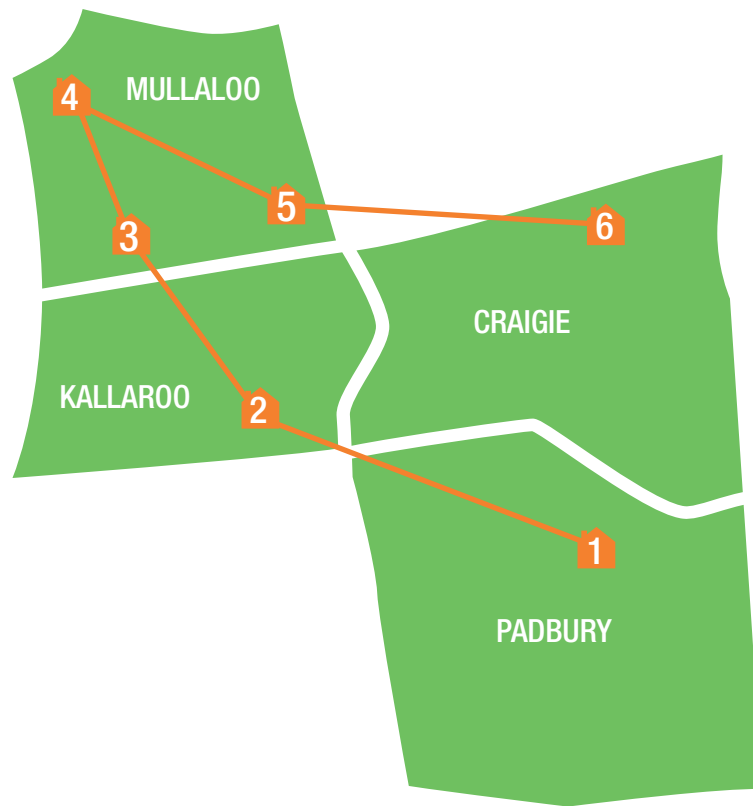

## Addresses

No.	Name	Street Name	Suburb	Medium
1	Val Brooks	35 Portmarnock Circuit	Connolly	Pastels/Oils
2	Jane Martin	31 Sail Terrace	Heathridge	Painting
3	Val Shaw	17 Oakover Way	Heathridge	Mixed Media/Sculpture
4	June Sullivan	44 Naval Parade	Ocean Reef	Painting
5	Dale Dee	79 Silver Sands Drive	Iluka	Painting etc
6	Hayley Welsh	Nanika Park	Joondalup	Public Artwork
7	Fred Maris	19 Primrose Heights	Joondalup	Painting
8	Lesley LeGrove	4/48 Central Walk	Joondalup	Mixed Media/Ceramics

This is a community run initiative, held in conjunction with the City of Joondalup.

	Dates	Times
Trail 1	10 – 11 March	
Trail 2	17 – 18 March	10.00am – 4.00pm
Trail 3	24 – 25 March	

For further information visit the City's website at [joondalup.wa.gov.au](http://joondalup.wa.gov.au)

## Trail 1: 10 – 11 March

## Trail 2: 17 – 18 March