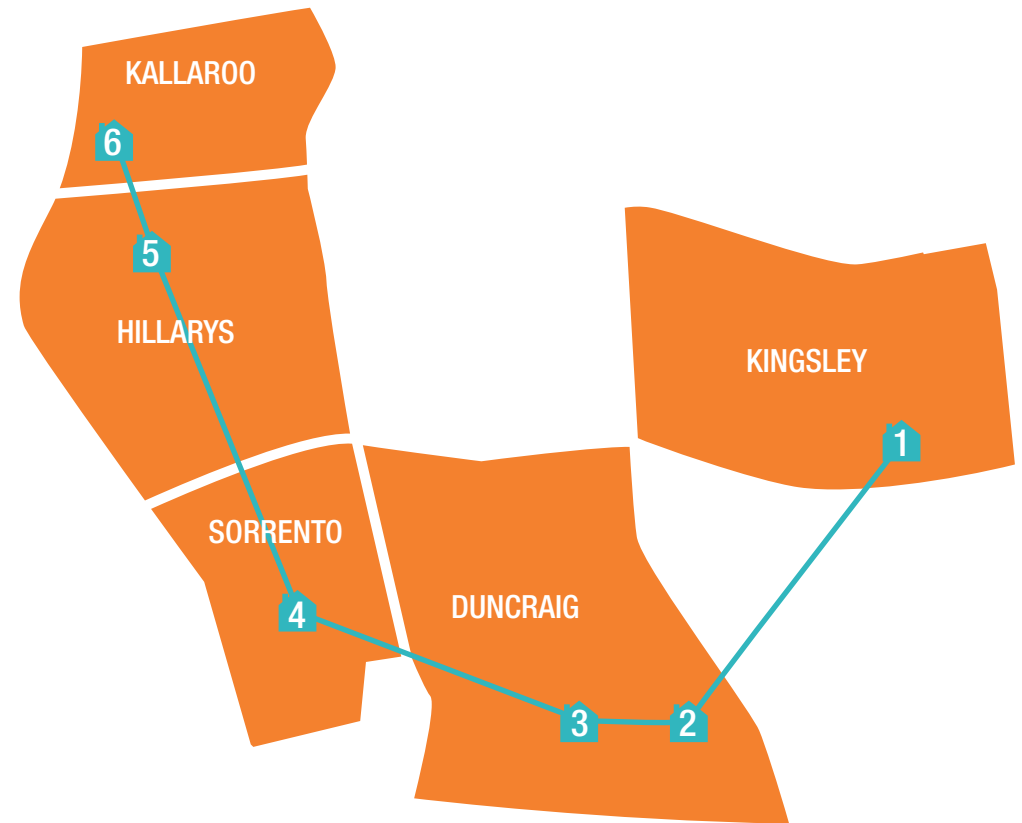

## Addresses

No.	Name	Street Name	Suburb	Medium
1	Val Brooks	35 Portmarnock Circuit	Connolly	Pastels/Oils
2	Jane Martin	31 Sail Terrace	Heathridge	Painting
3	Val Shaw	17 Oakover Way	Heathridge	Mixed Media/Sculpture
4	June Sullivan	44 Naval Parade	Ocean Reef	Painting
5	Dale Dee	79 Silver Sands Drive	Iluka	Painting etc
6	Hayley Welsh	Nanika Park	Joondalup	Public Artwork
7	Fred Maris	19 Primrose Heights	Joondalup	Painting
8	Lesley LeGrove	4/48 Central Walk	Joondalup	Mixed Media/Ceramics

This is a community run initiative, held in conjunction with the City of Joondalup.

	Dates	Times
Trail 1	10 – 11 March	
Trail 2	17 – 18 March	10.00am – 4.00pm
Trail 3	24 – 25 March	

For further information visit the City's website at [joondalup.wa.gov.au](http://joondalup.wa.gov.au)

## Trail 1: 10 – 11 March

### Addresses

No.	Name	Street Name	Suburb	Medium
1	Ros Blackburn; and Kerry Reverzani	15 Celina Crescent	Kingsley	Painting
2	Catherine Garton	14 Nicholli Street	Duncraig	Painting
3	Kristine Hanson	41 Nicholli Street	Duncraig	Paintings/Glass
4	Fran Koenig	6a Arbery Avenue (off Robin Ave)	Sorrento	Painting
5	Shirley Mashman	14 Deverall Square	Hillarys	Painting
6	Rhonda Hickey	16 Seaforth Loop	Kallaroo	Painting